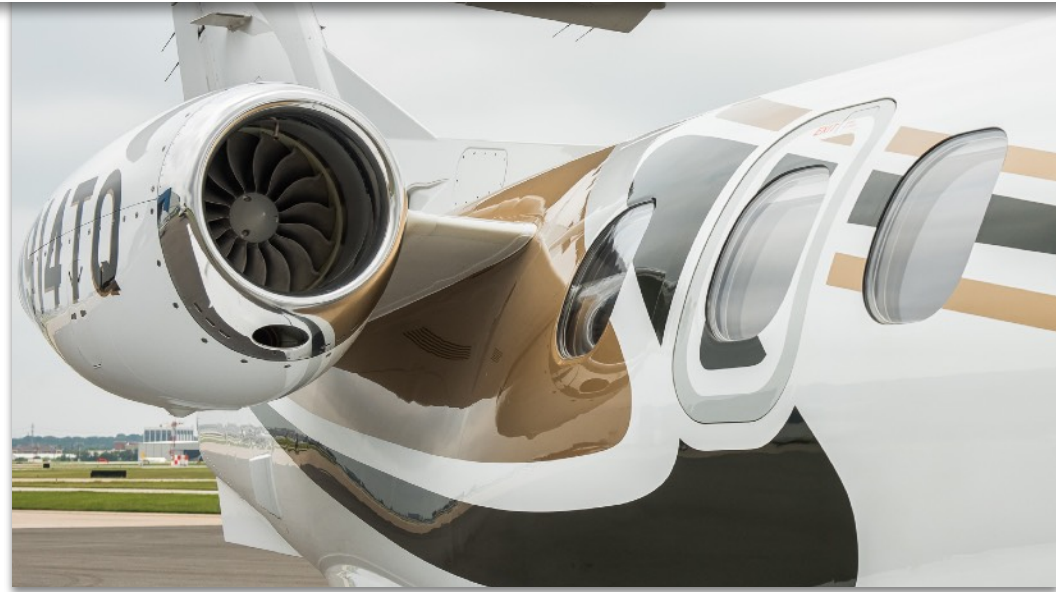

Jet AVIVA
LIFE IS SHORT. FLY A JET.

PHENOM 100 SN 50000323